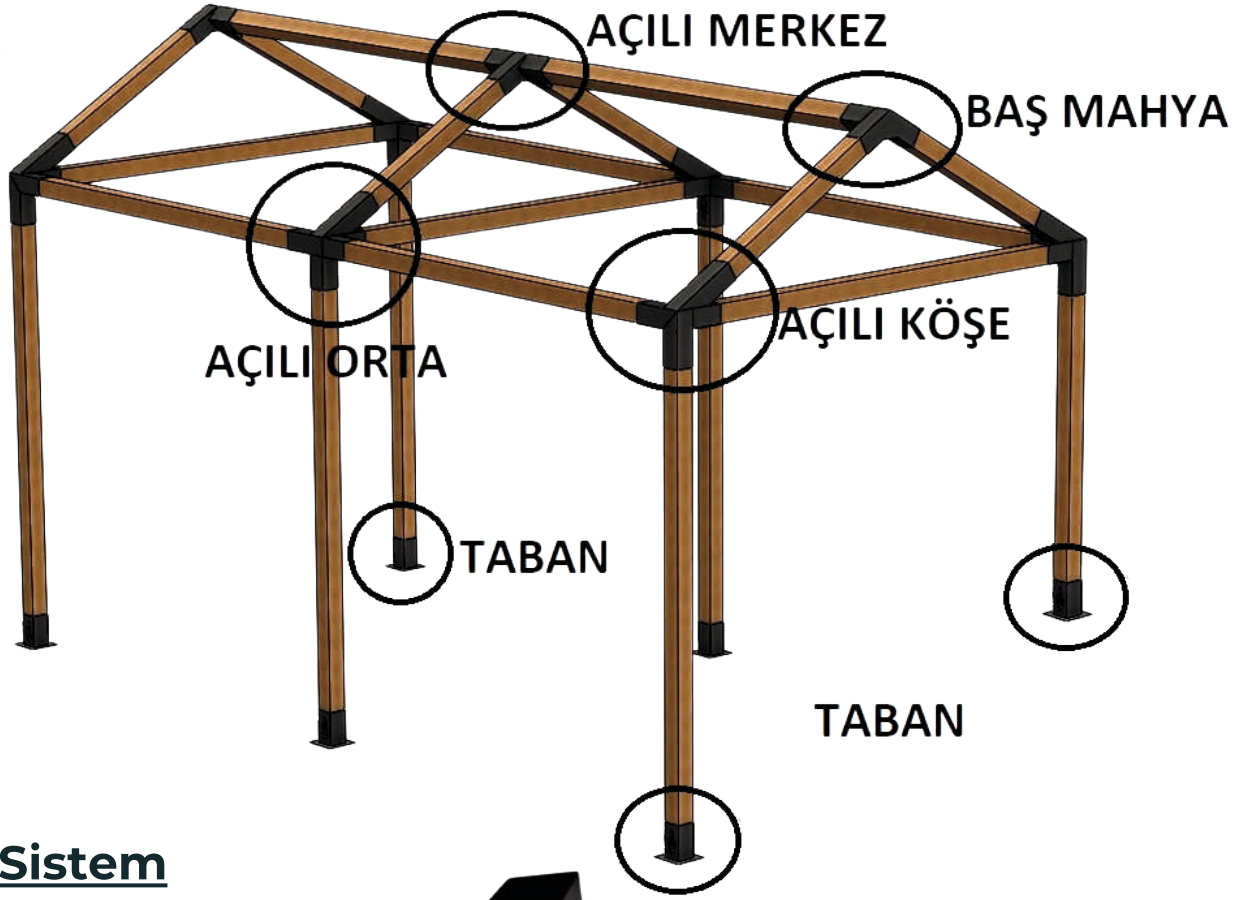

Çatılı Sistem