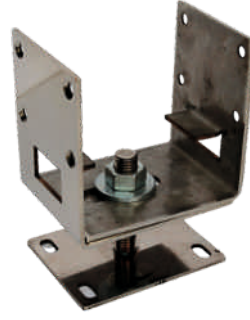

Krom Pergule Ayakları

Ayarlı

Rozetsiz

 2mm kalınlık	 m14/14cm tij	 m14/14cm tij
	 m18/14cm tij